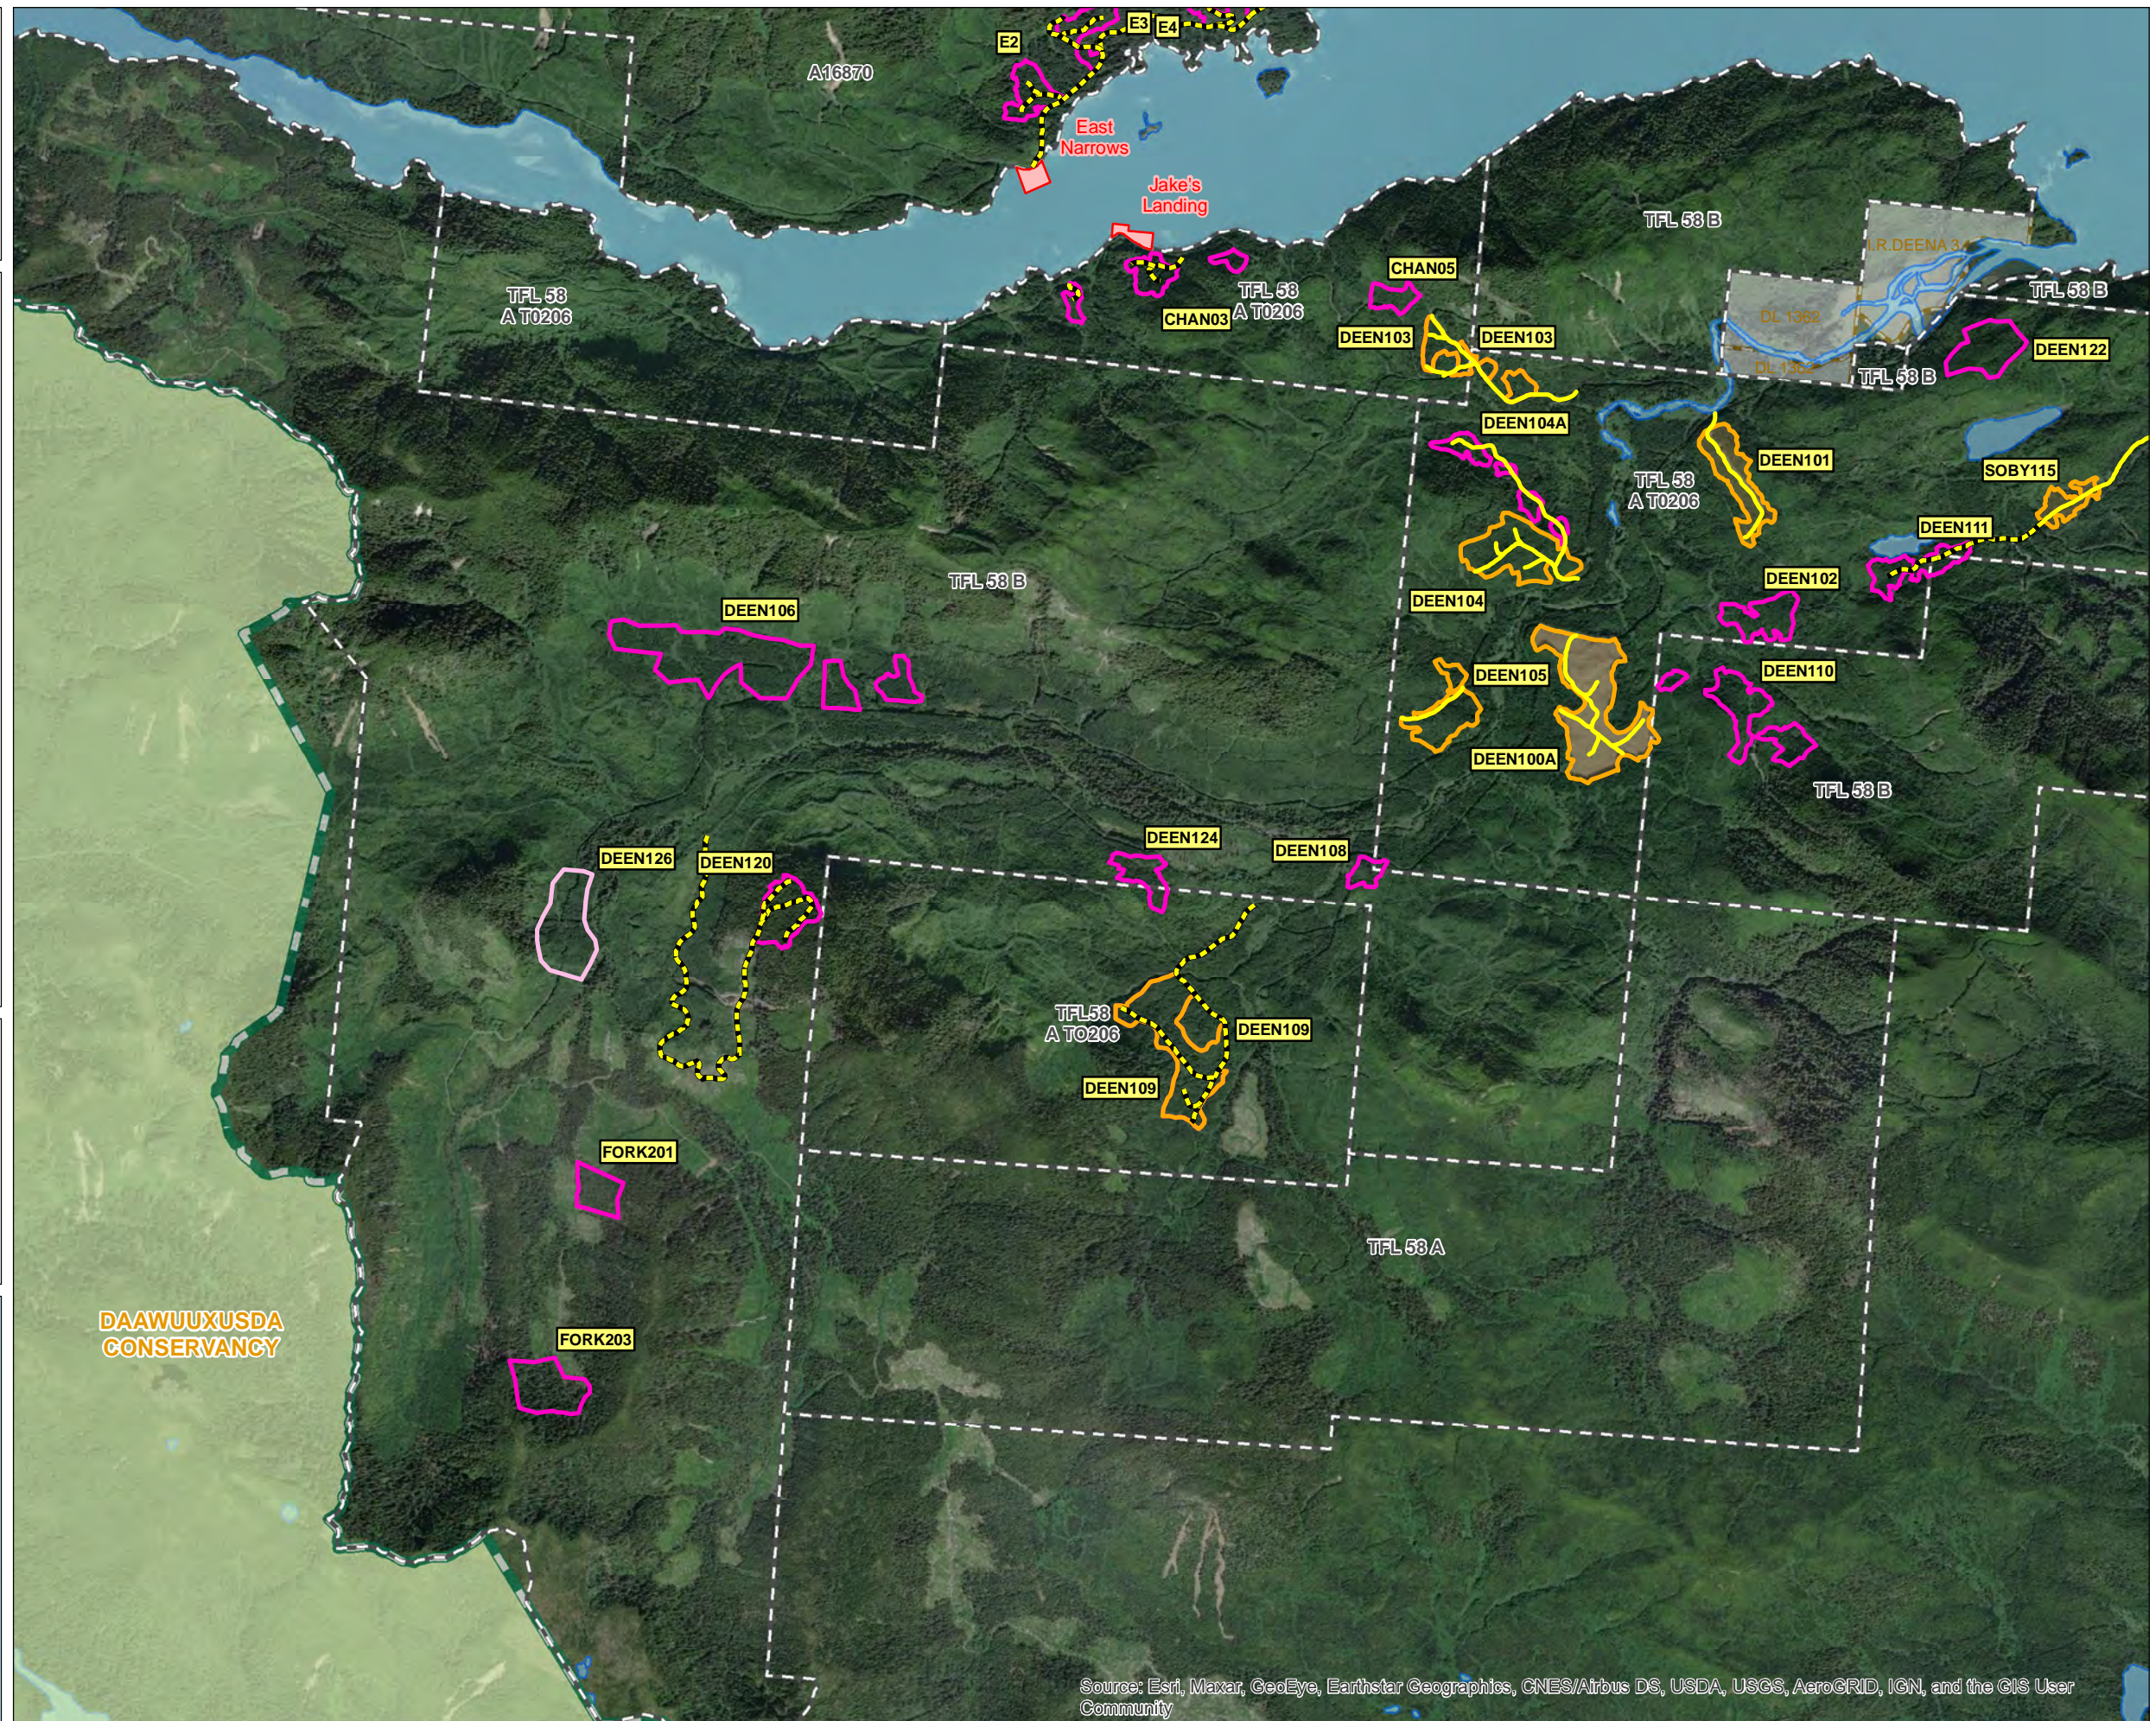

# Deena Block Projections

## Legend

- Approved Blocks
- Proposed Blocks 2023-2024
- Proposed Blocks 2025+
- Private Land Blocks
- Harvested
- Planted
- Proposed Roads
- Recently Constructed Roads
- Log Handling Facilities
- Parks, Conservation, & Protected Area
- TFL58, FLA16870 & T0184 Boundary
- Private Land Areas

Date: 5/30/2023

Map Scale : 1:40,000

Source: Esri, Maxar, GeoEye, Earthstar Geographics, CNES/Airbus DS, USDA, USGS, AeroGRID, IGN, and the GIS User Community