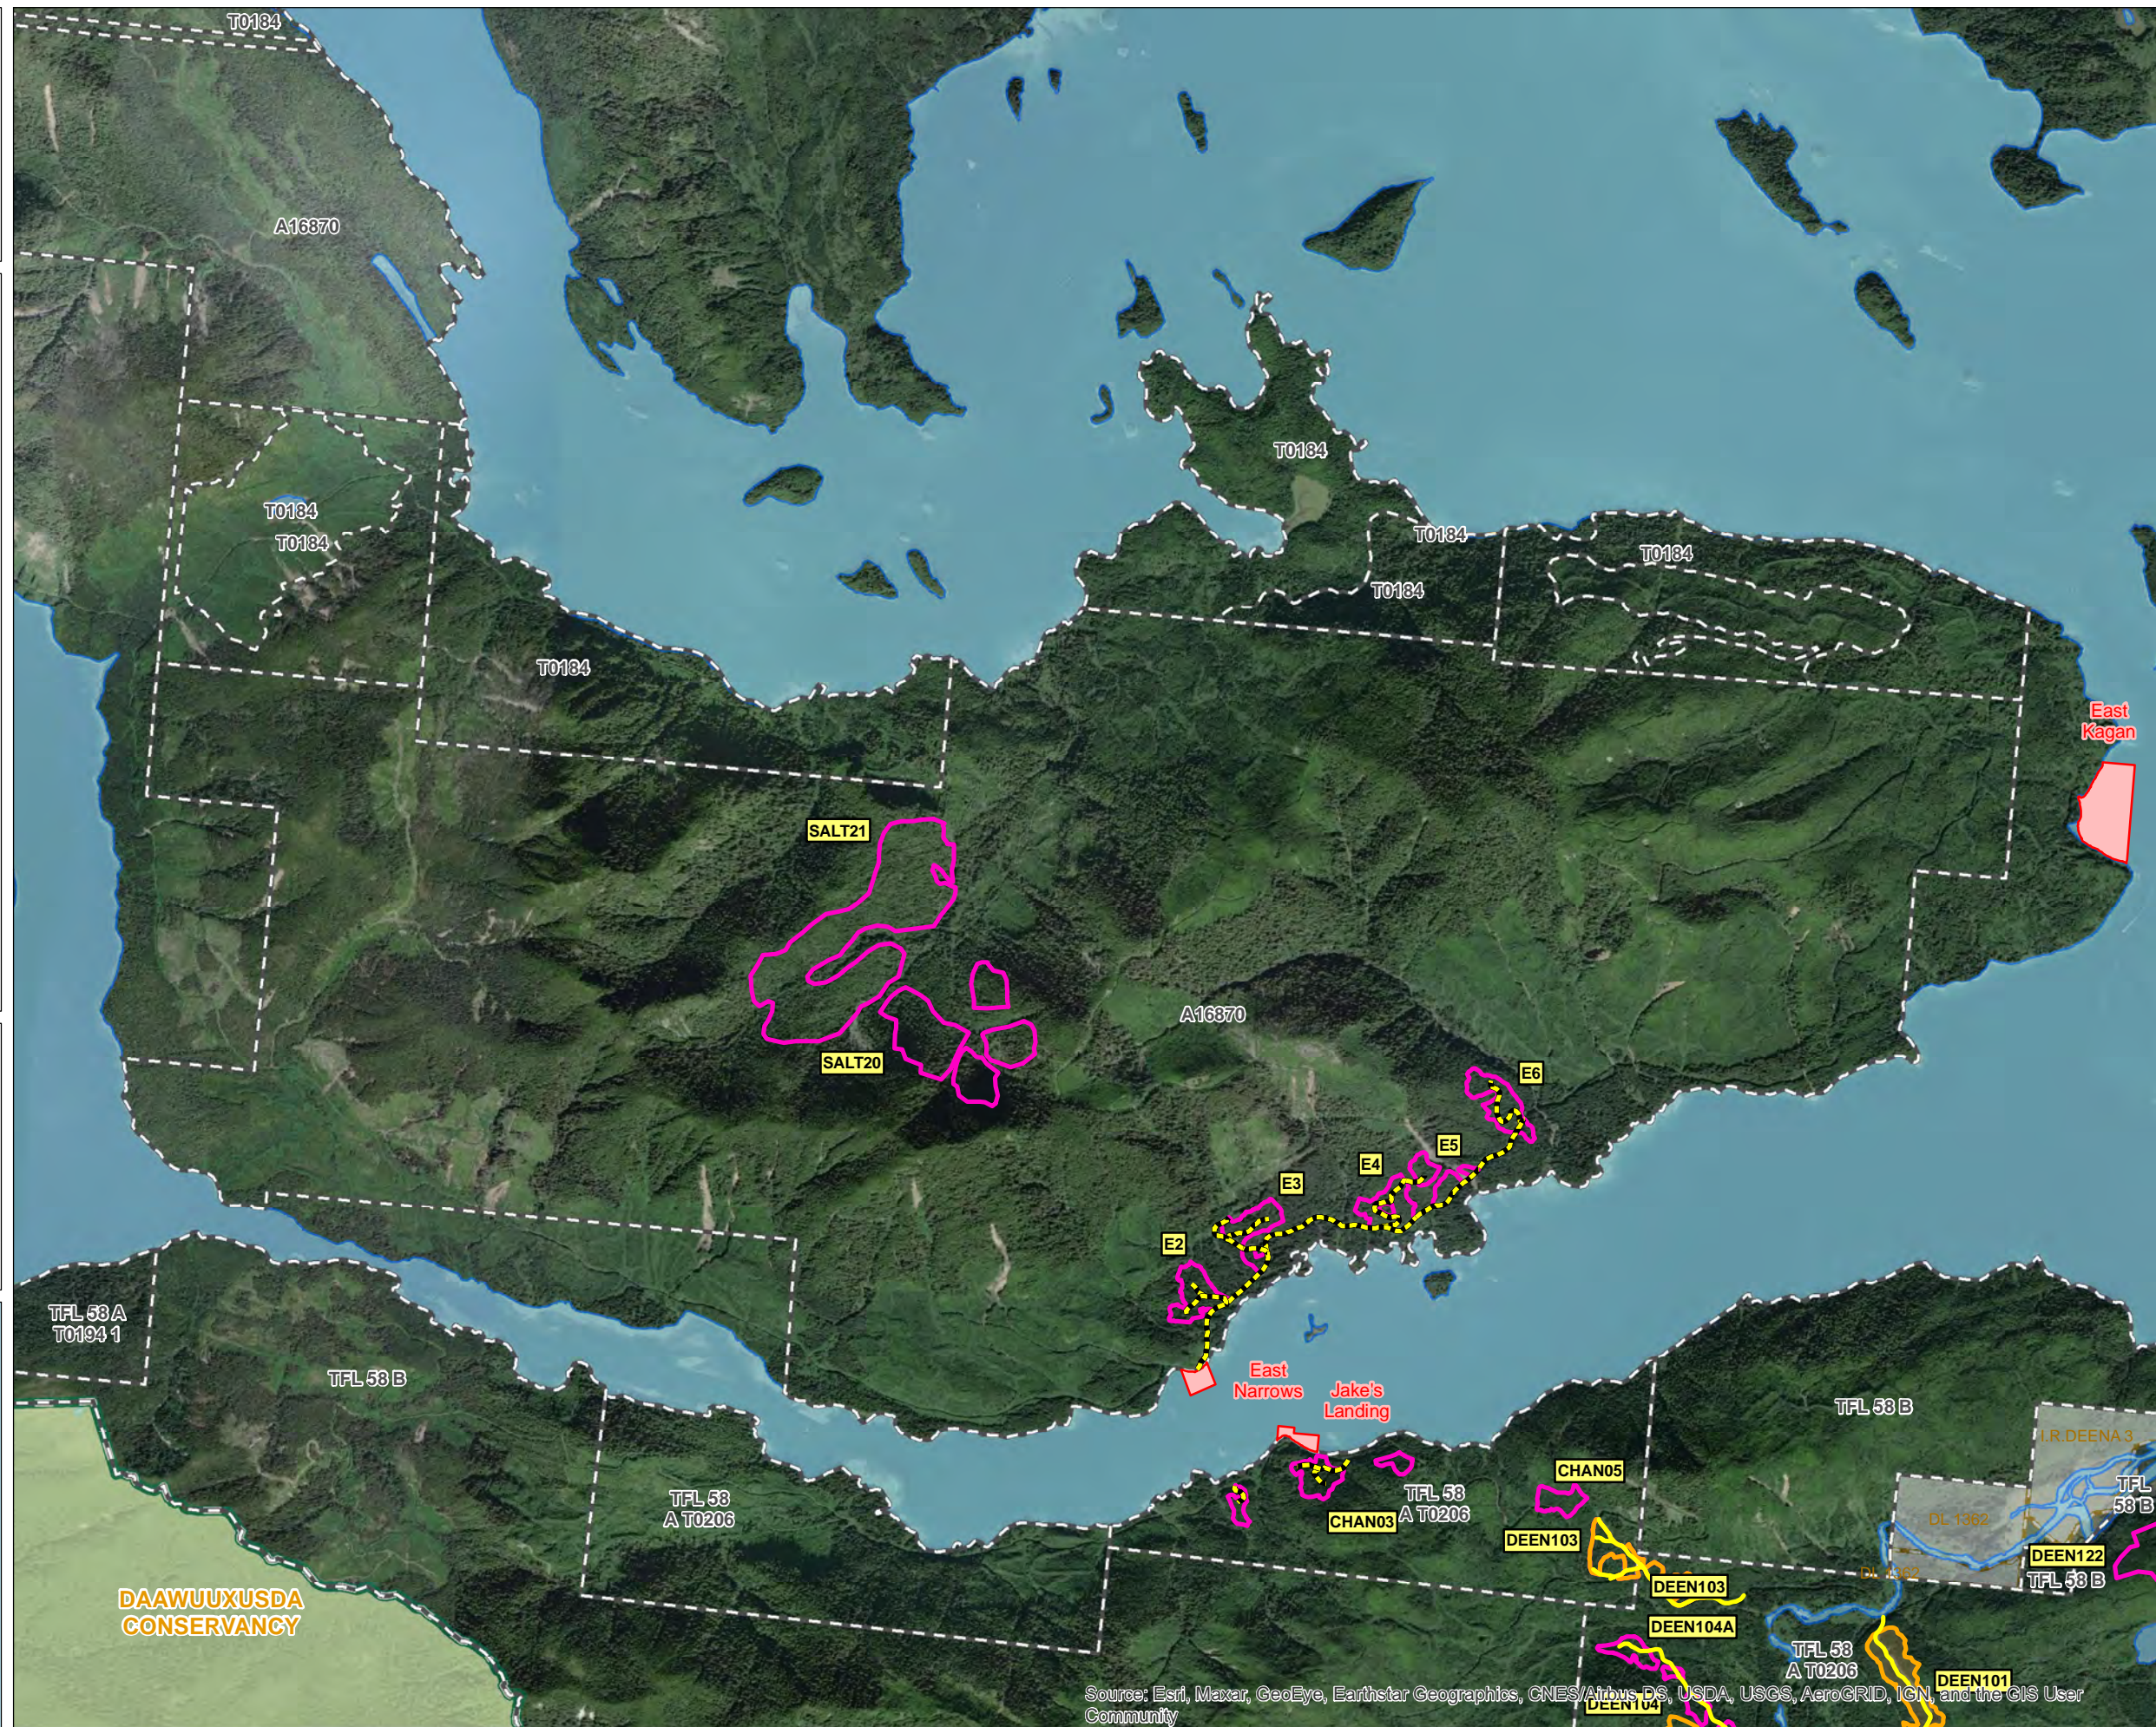

A&A TRADING
(Haida Gwaii) LTD.

Kagan Block Projections

Legend

- Approved Blocks
- Proposed Blocks 2023-2024
- Proposed Blocks 2025+
- Private Land Blocks
- Harvested
- Planted
- Proposed Roads
- Recently Constructed Roads
- Log Handling Facilities
- Parks, Conservation, & Protected Area
- TFL58, FLA16870 & T0184 Boundary
- Private Land Areas

Date: 5/30/2023

Map Scale : 1:40,000

Source: Esri, Maxar, GeoEye, Earthstar Geographics, CNES/Airbus DS, USDA, USGS, AeroGRID, IGN, and the GIS User Community