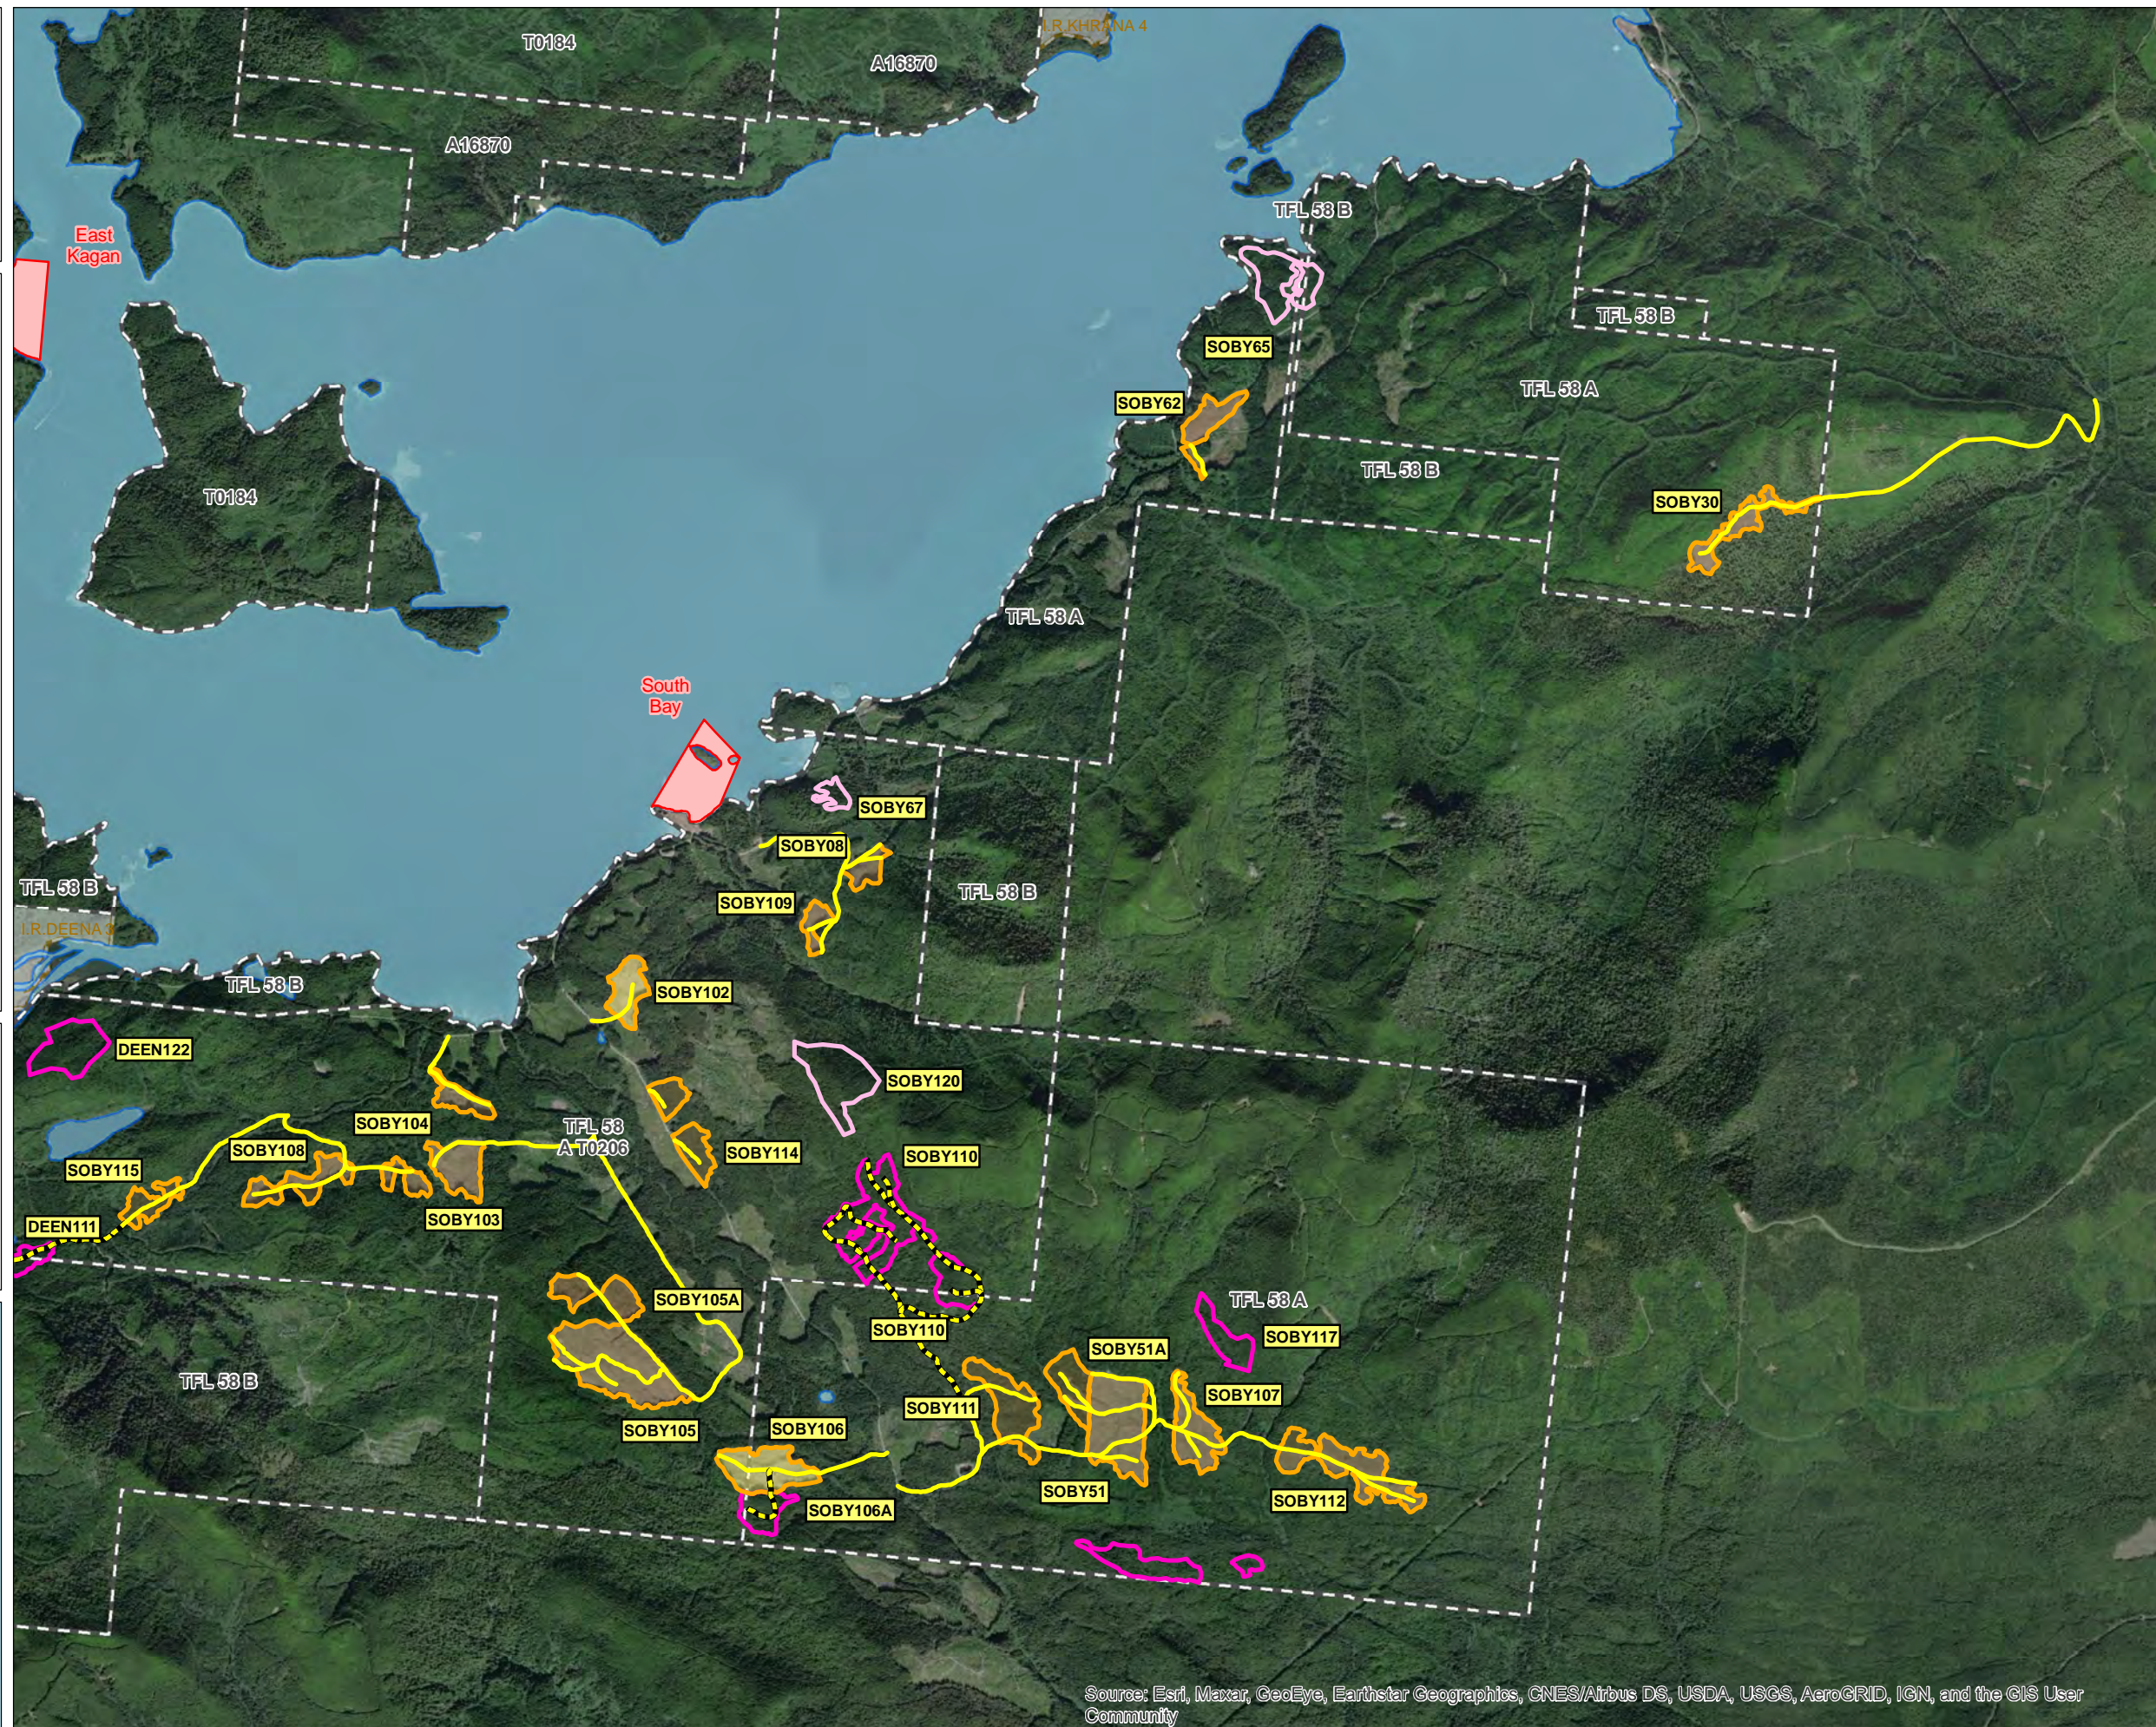

A&A TRADING
(Haida Gwaii) LTD.

South Bay Block Projections

Legend

- Approved Blocks
- Proposed Blocks 2023-2024
- Proposed Blocks 2025+
- Private Land Blocks
- Harvested
- Planted
- Proposed Roads
- Recently Constructed Roads
- Log Handling Facilities
- Parks, Conservation, & Protected Area
- TFL58, FLA16870 & T0184 Boundary
- Private Land Areas

Date: 5/30/2023

Map Scale : 1:40,000

Source: Esri, Maxar, GeoEye, Earthstar Geographics, CNES/Airbus DS, USDA, USGS, AeroGRID, IGN, and the GIS User Community