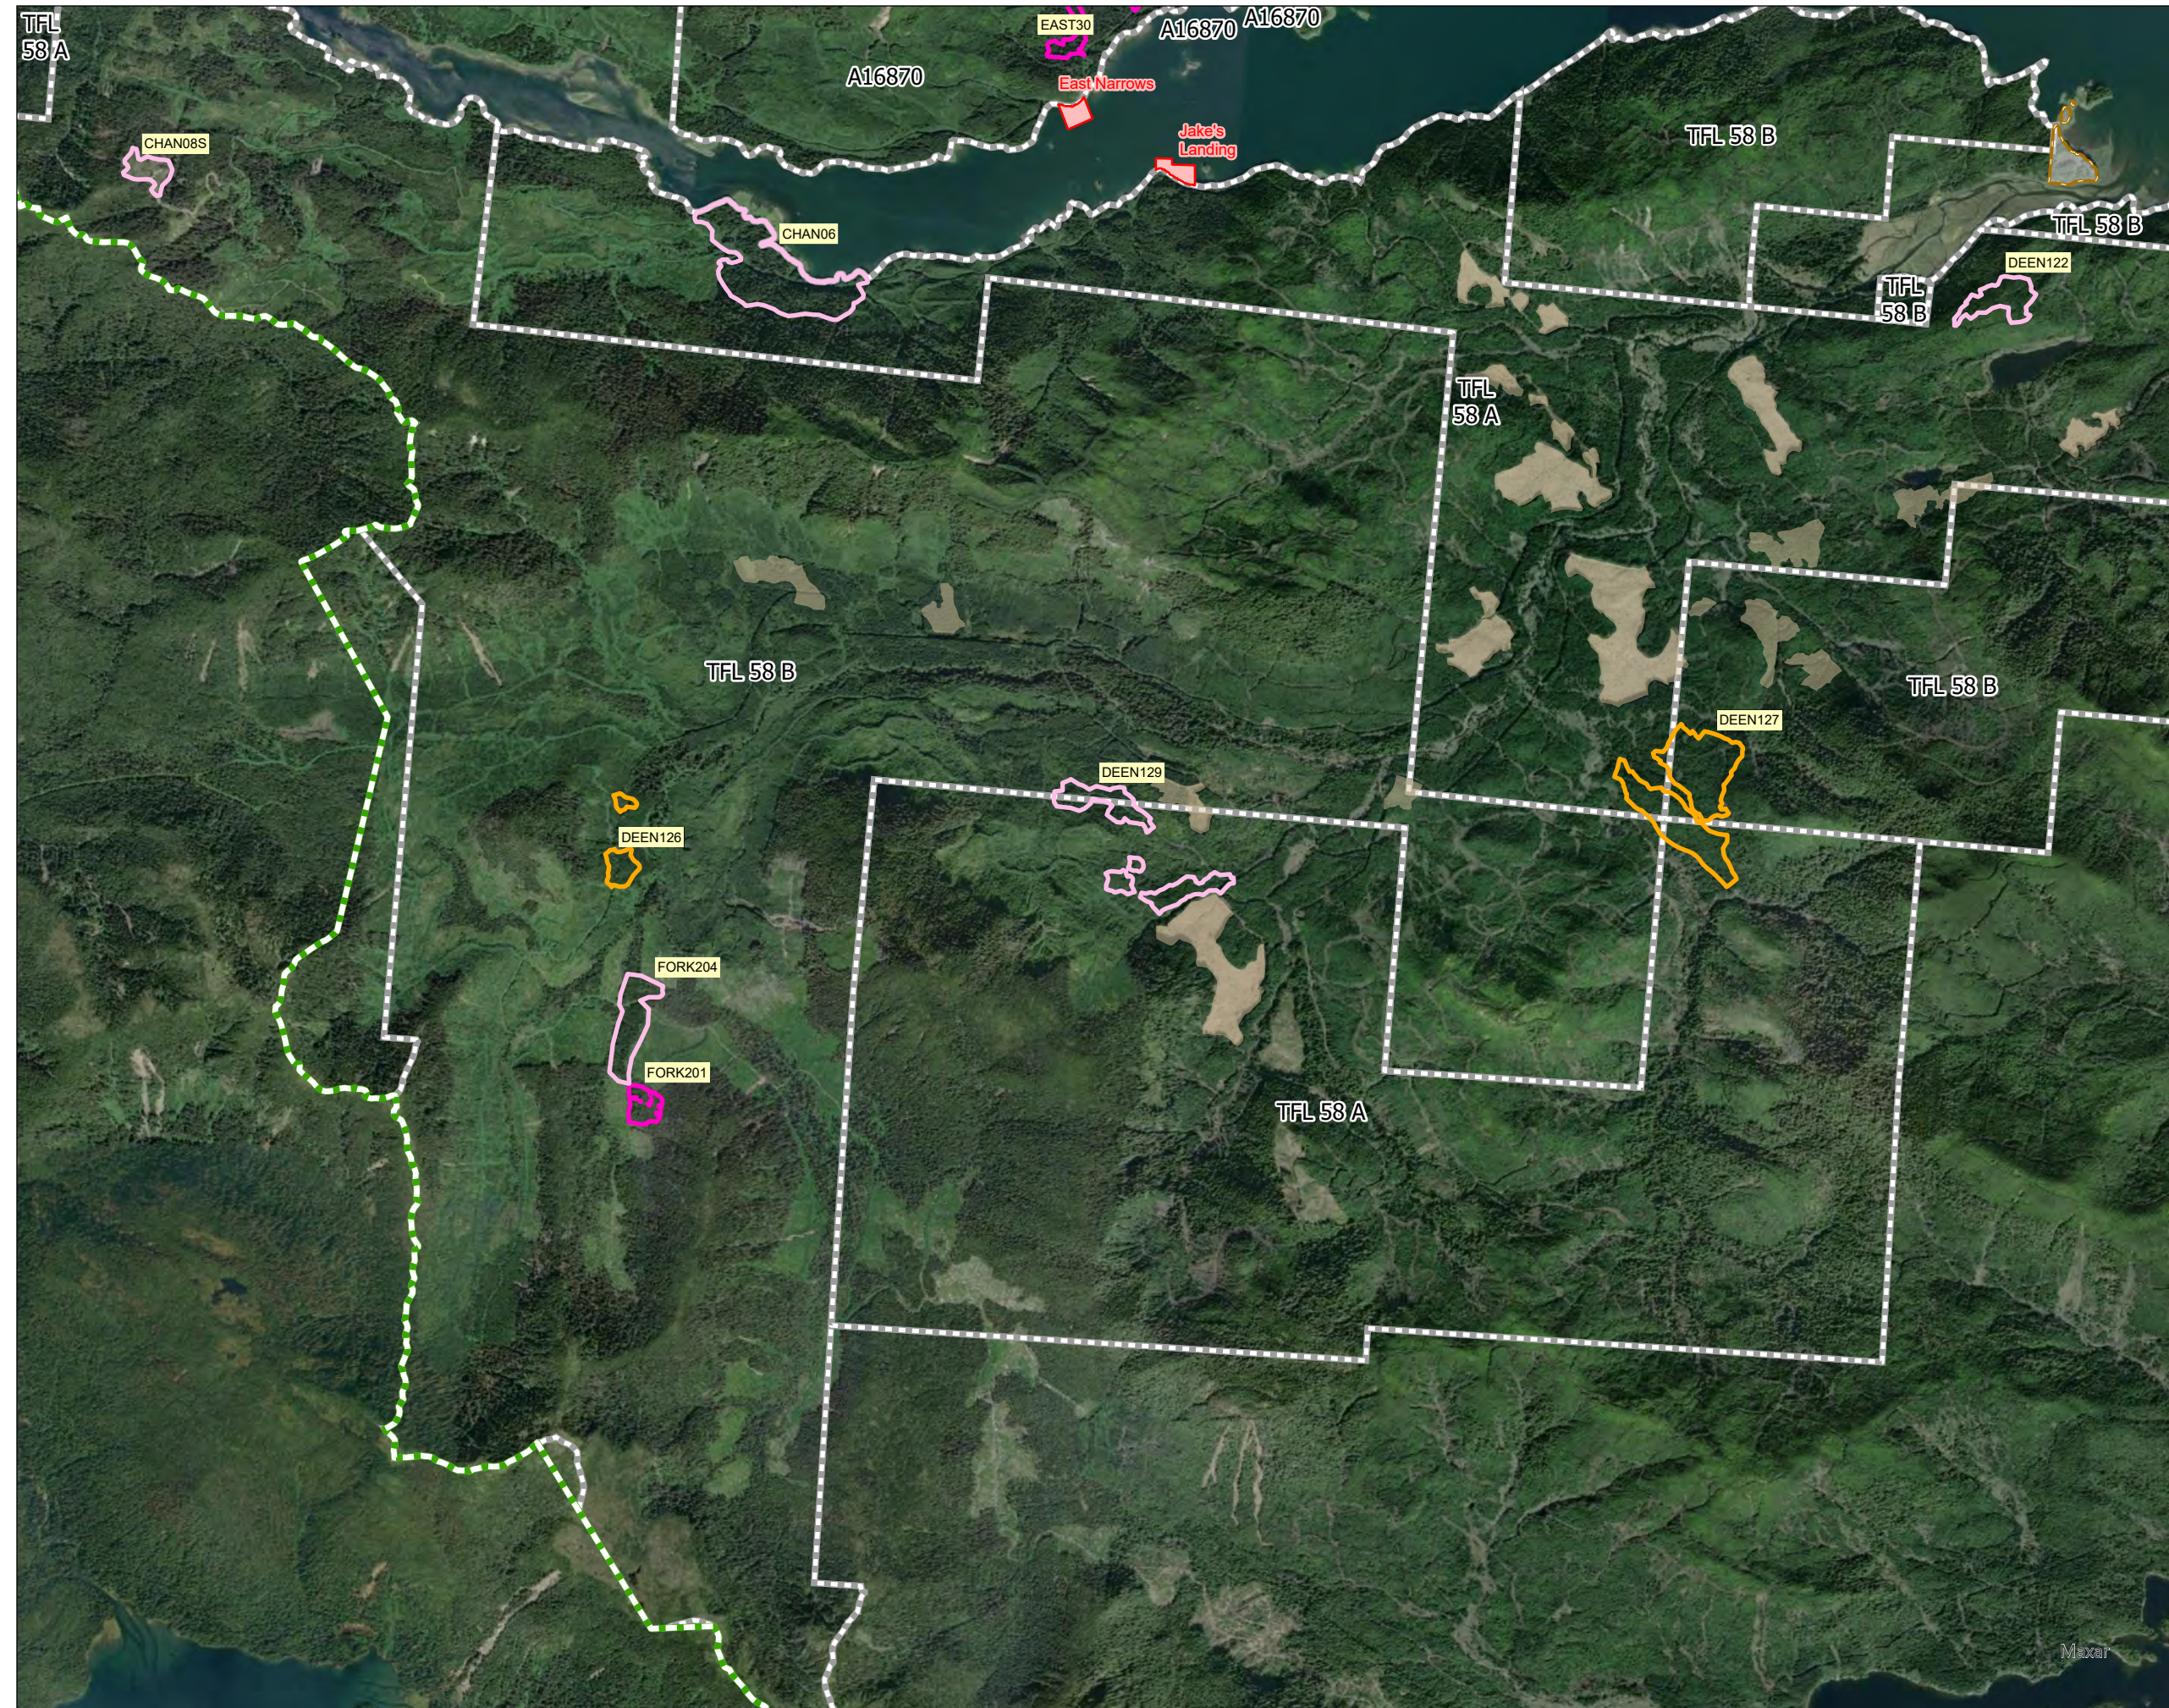

A&A TRADING
(Haida Gwaii) LTD.

Public Engagement Map Deena Block Projections

Legend

-  Approved Blocks
-  2025 Planned Harvest
-  2026 Planned Harvest
-  Harvested
-  Log Handling Facilities
-  Parks, Conservation & Protected Areas
-  TFL58 & FLA16870 Boundaries
-  Private Land Parcels

Map Date: May 20, 2025

Map Scale: 1:40,000

Inset Map Scale: 1:800,000

Maxar